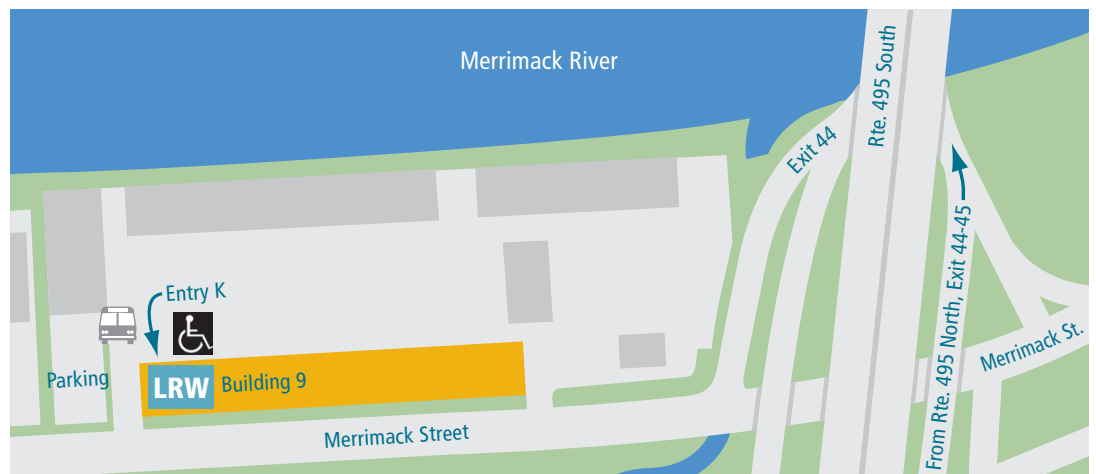

LC **Dr. Ibrahim El-Hefni Allied Health & Technology Center**
414 Common Street
★ Career Planning and Advising Center (CPAC)
◆ Student Photo IDs

LH **420 Common Street**
■ Bookstore

LRW **Riverwalk**
360 Merrimack Street
Building 9, Entry K

 **Intercampus Shuttle Bus**

 **MVRTA Bus**
Students will need to show their NECC student ID to ride both the shuttle and MVRTA busses.

 **Handicapped Accessible Parking**

 **Handicapped Access to Lots and Sidewalks**